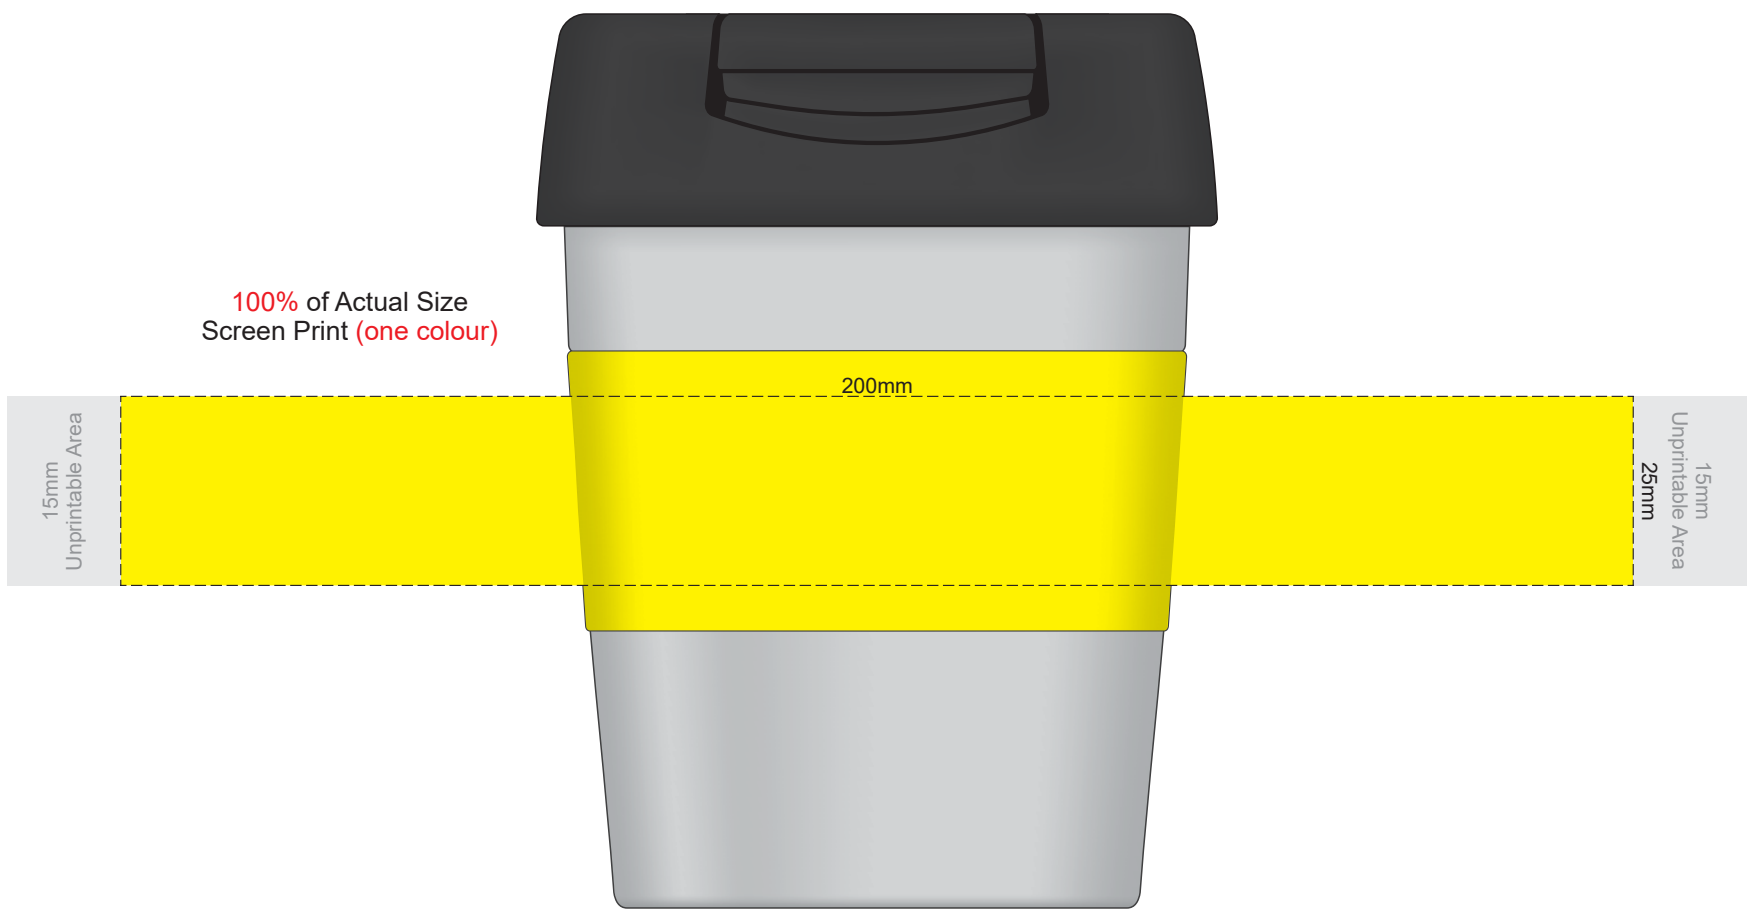

Lid Colour Cup Colour

Band Colour

100% of Actual Size
Pad Print

SIDE 1

SIDE 2

Lid Colour Cup Colour

Band Colour

100% of Actual Size
Silicone Digital Print
Debossed

SIDE 1

SIDE 2

Lid Colour Cup Colour

Band Colour

100% of Actual Size
Screen Print (one colour)

200mm

15mm
Unprintable Area

15mm
Unprintable Area
25mm

100% of Actual Size
Pad Print (one colour)

100% of Actual Size
Pad Print (one colour)