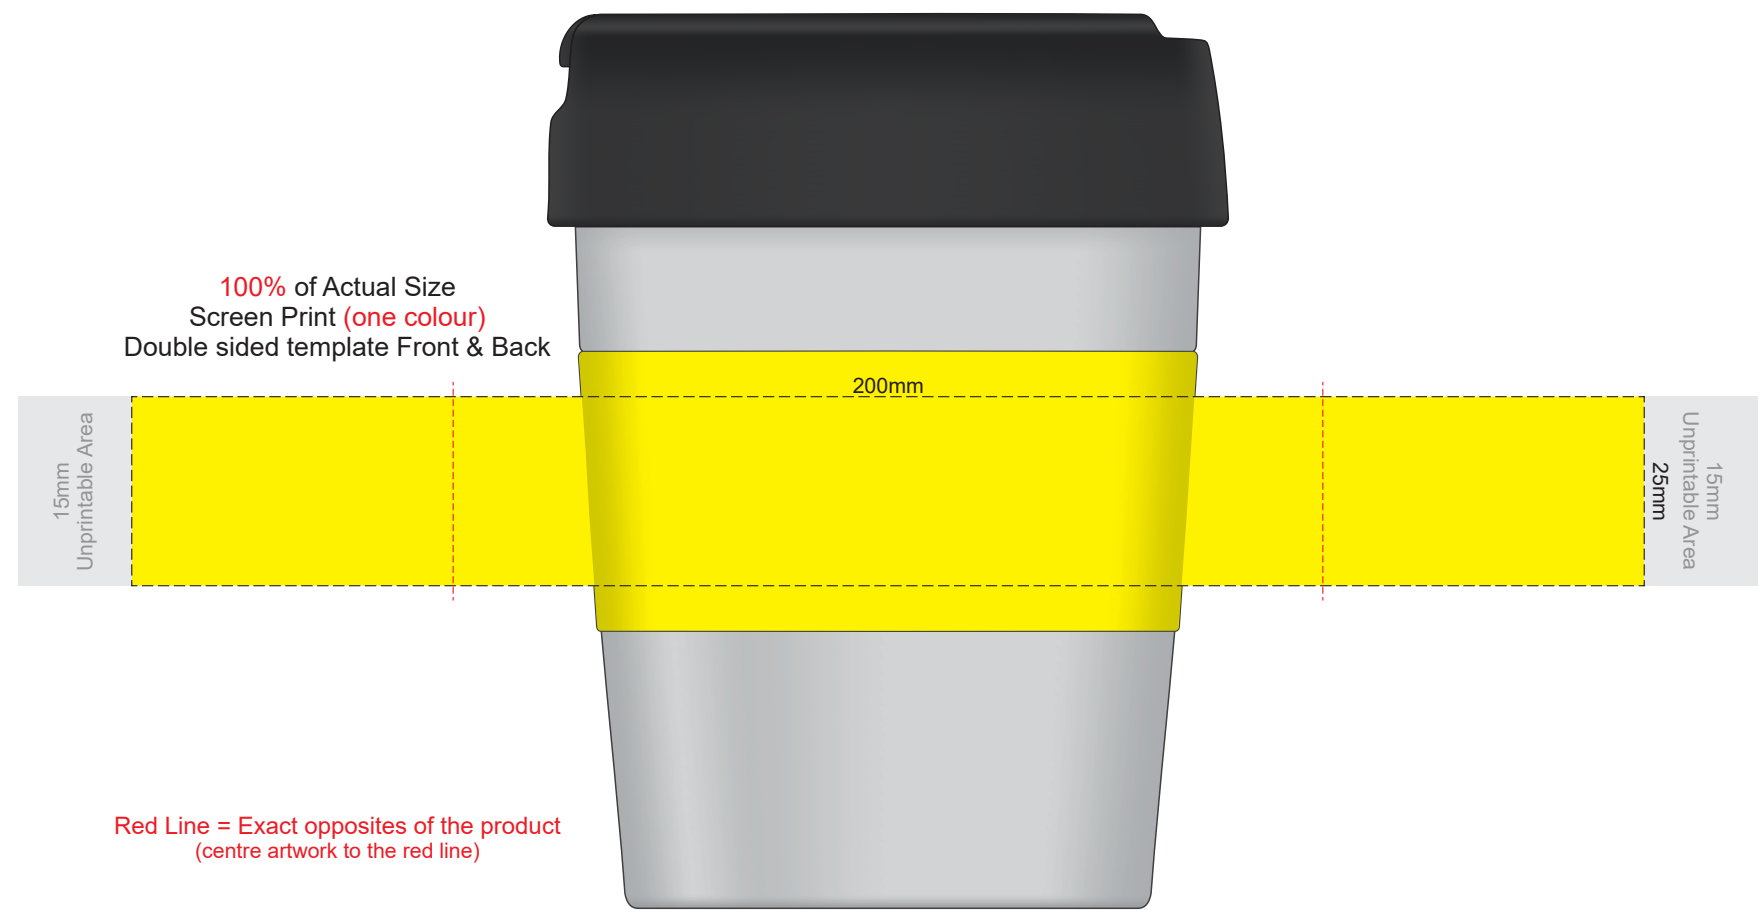

Lid Colour Cup Colour

Band Colour

100% of Actual Size
Pad Print

SIDE 1

SIDE 2

Lid Colour Cup Colour

Band Colour

100% of Actual Size
Silicone Digital Print
Debossed

SIDE 1

SIDE 2

Lid Colour Cup Colour

Band Colour

100% of Actual Size
Screen Print (one colour)

200mm

15mm
Unprintable Area

15mm
Unprintable Area
25mm

100% of Actual Size
Pad Print (one colour)

100% of Actual Size
Pad Print (one colour)